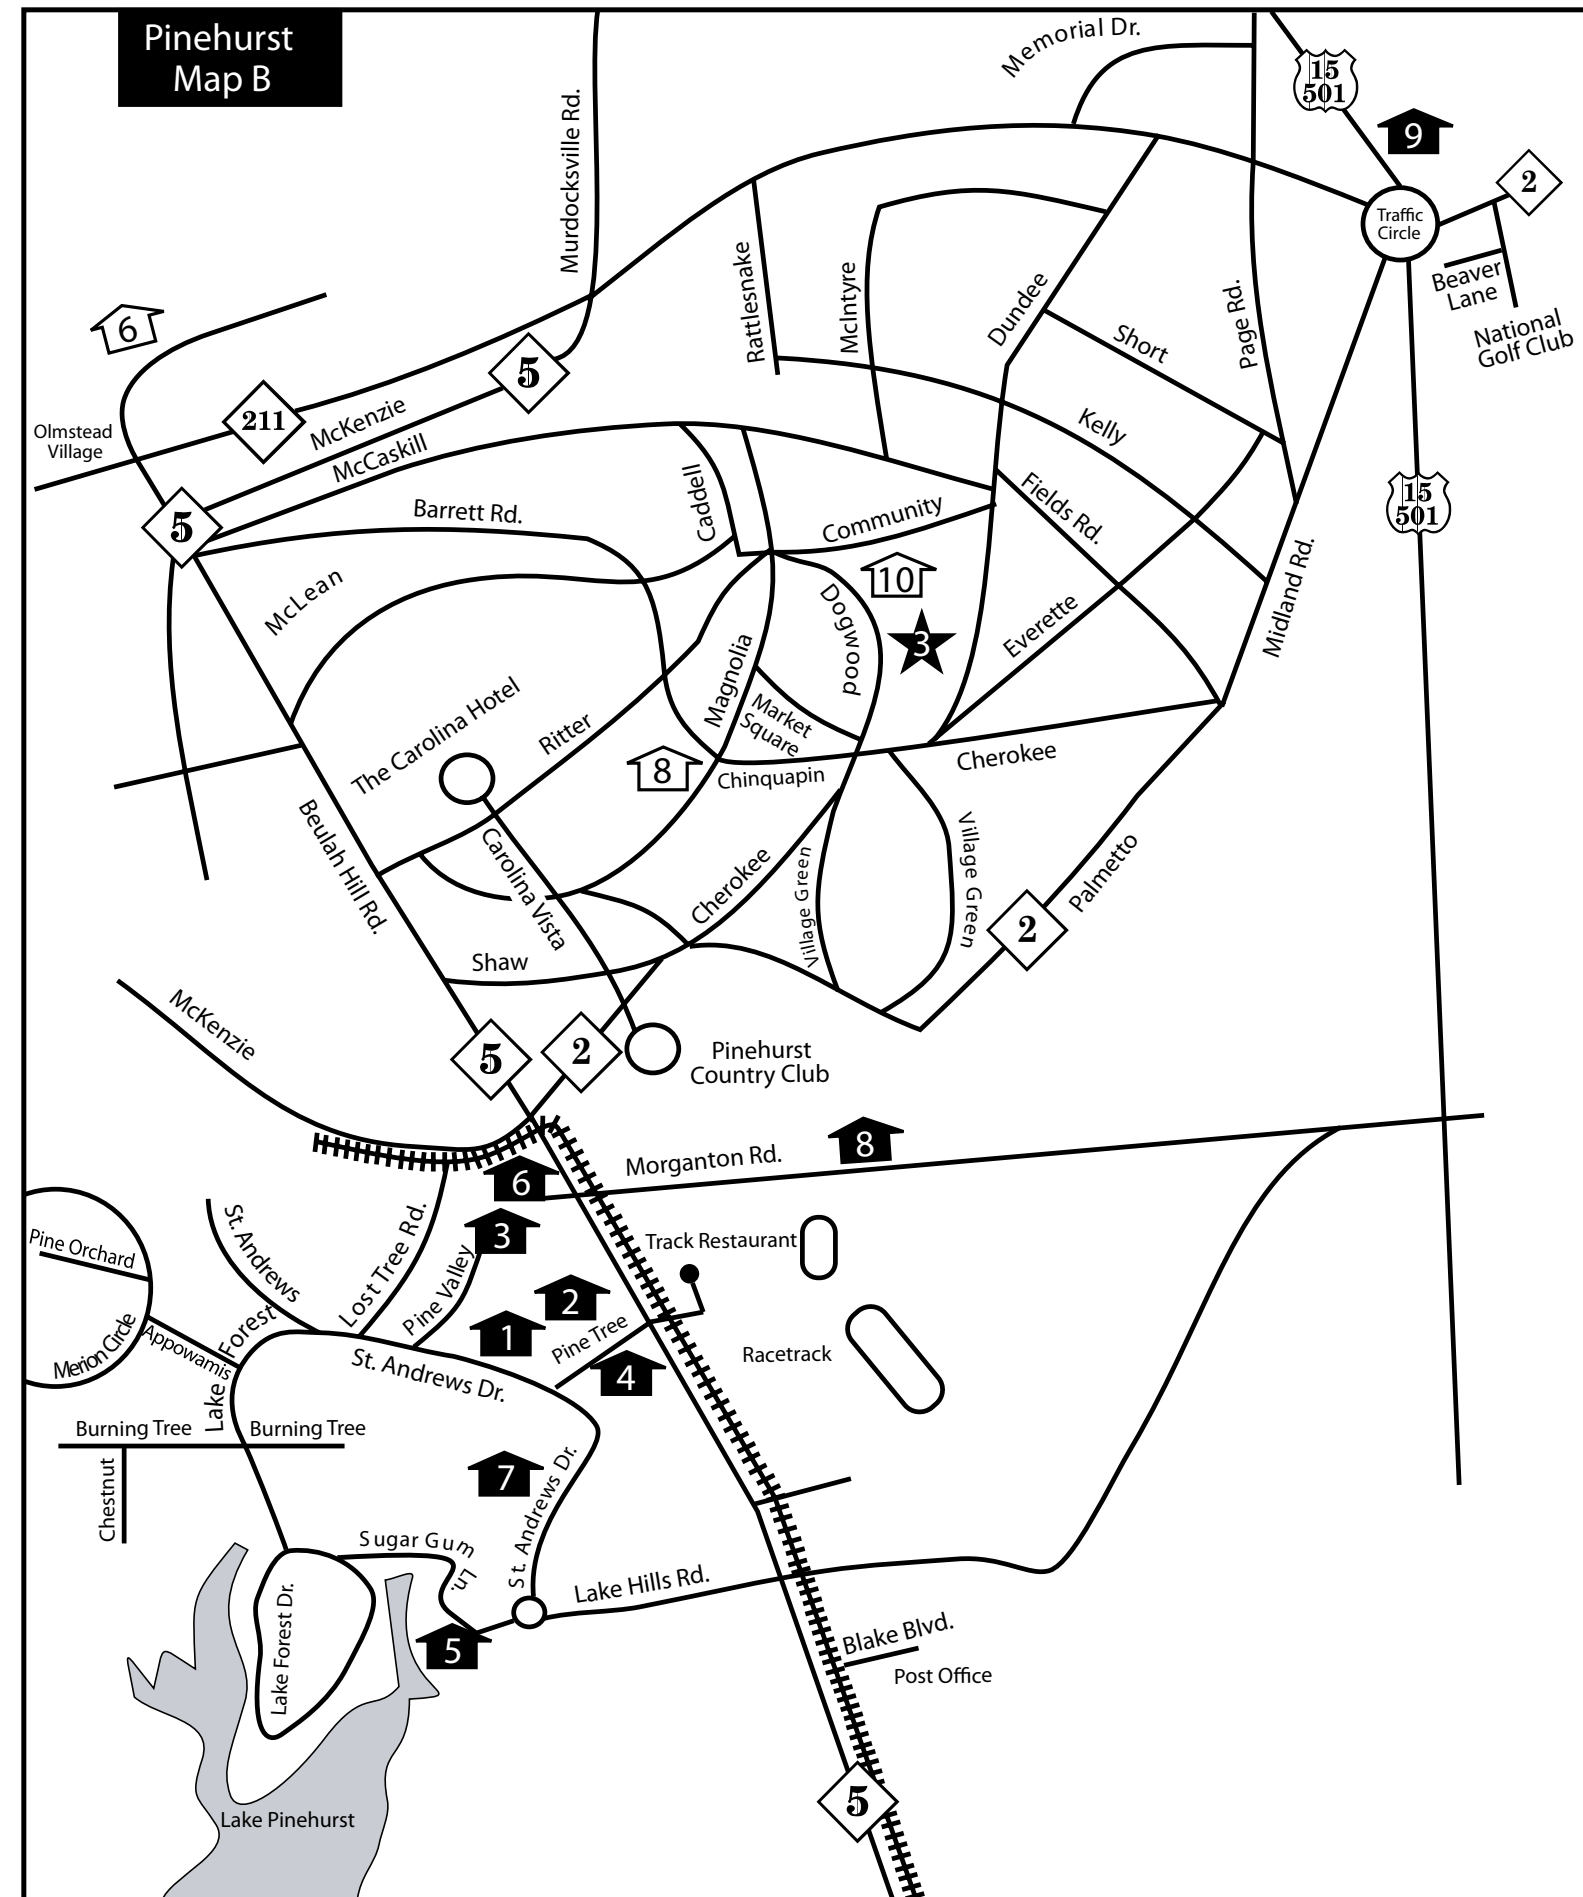

Condominiums (Map B)

1. Linville Gardens (St. Andrews Drive)
2. Prince Manor (Off Highway 5)
3. Pine Valley (End of Pine Valley Road)
4. St. Andrews (Off Highway 5)
5. Lakeview (Sugar Gum Lane)
6. Golf Terrace (Hwy 5 & Morganton Road)
7. Erin Hills (St. Andrews Drive)
8. Dogwood Terrace (Morganton Road)
9. Juniper Creek (Barton Hills Trail)

Accommodations

1. Tin Cup Golf & Travel
2. Sandhills Value Inn
3. The Comfort Inn
4. West Eastern
5. The Holiday Inn
6. Homeood Suites
7. Country Heart
8. The Magnolia Inn (map on reverse)
9. Microtel Inn
10. The Pine Crest Inn (map on reverse)
11. Residence Inn Marriott
12. Spring Hill Suites Marriott
13. Hampton Inn & Suites

Golf Courses

1. Anderson Creek
2. Bonnet
3. Deacon Ridge
4. The Carolina
5. The Clu at Longleaf
6. Country Club of Whispering Pines
7. Deercroft Golf & CC
8. Forest Resort & CC
9. Highland Hills Golf Club
10. Legacy Golf Links
11. Little River Golf Club
12. Mid Pines Inn & Golf Club
13. National Golf Club
14. Pine Needles Golf Club
15. Pinehurst Resort & CC
16. Pinehurst Resort & CC #2
17. Pinehill Country Club
18. The Pit
19. Seven Lakes Country Club
20. Southern Pines Golf Club (Elks)
21. Talamore
22. Toacco Road
23. Tot Hill Farm
24. Whispering Woods Golf Club
25. Woodlake
26. Mid South Club
27. Wail Ridge
28. The Preserve
29. The Neuse

VIP Participants

1. Cheaters
2. Lost Steer Inn
3. The Pine Crest Inn (map on reverse)
4. The Sports Page
5. Golf Augusta Pro Shops
6. TC Driving Range
7. The Track Restaurant
8. Pure Gold
9. Mint Julep