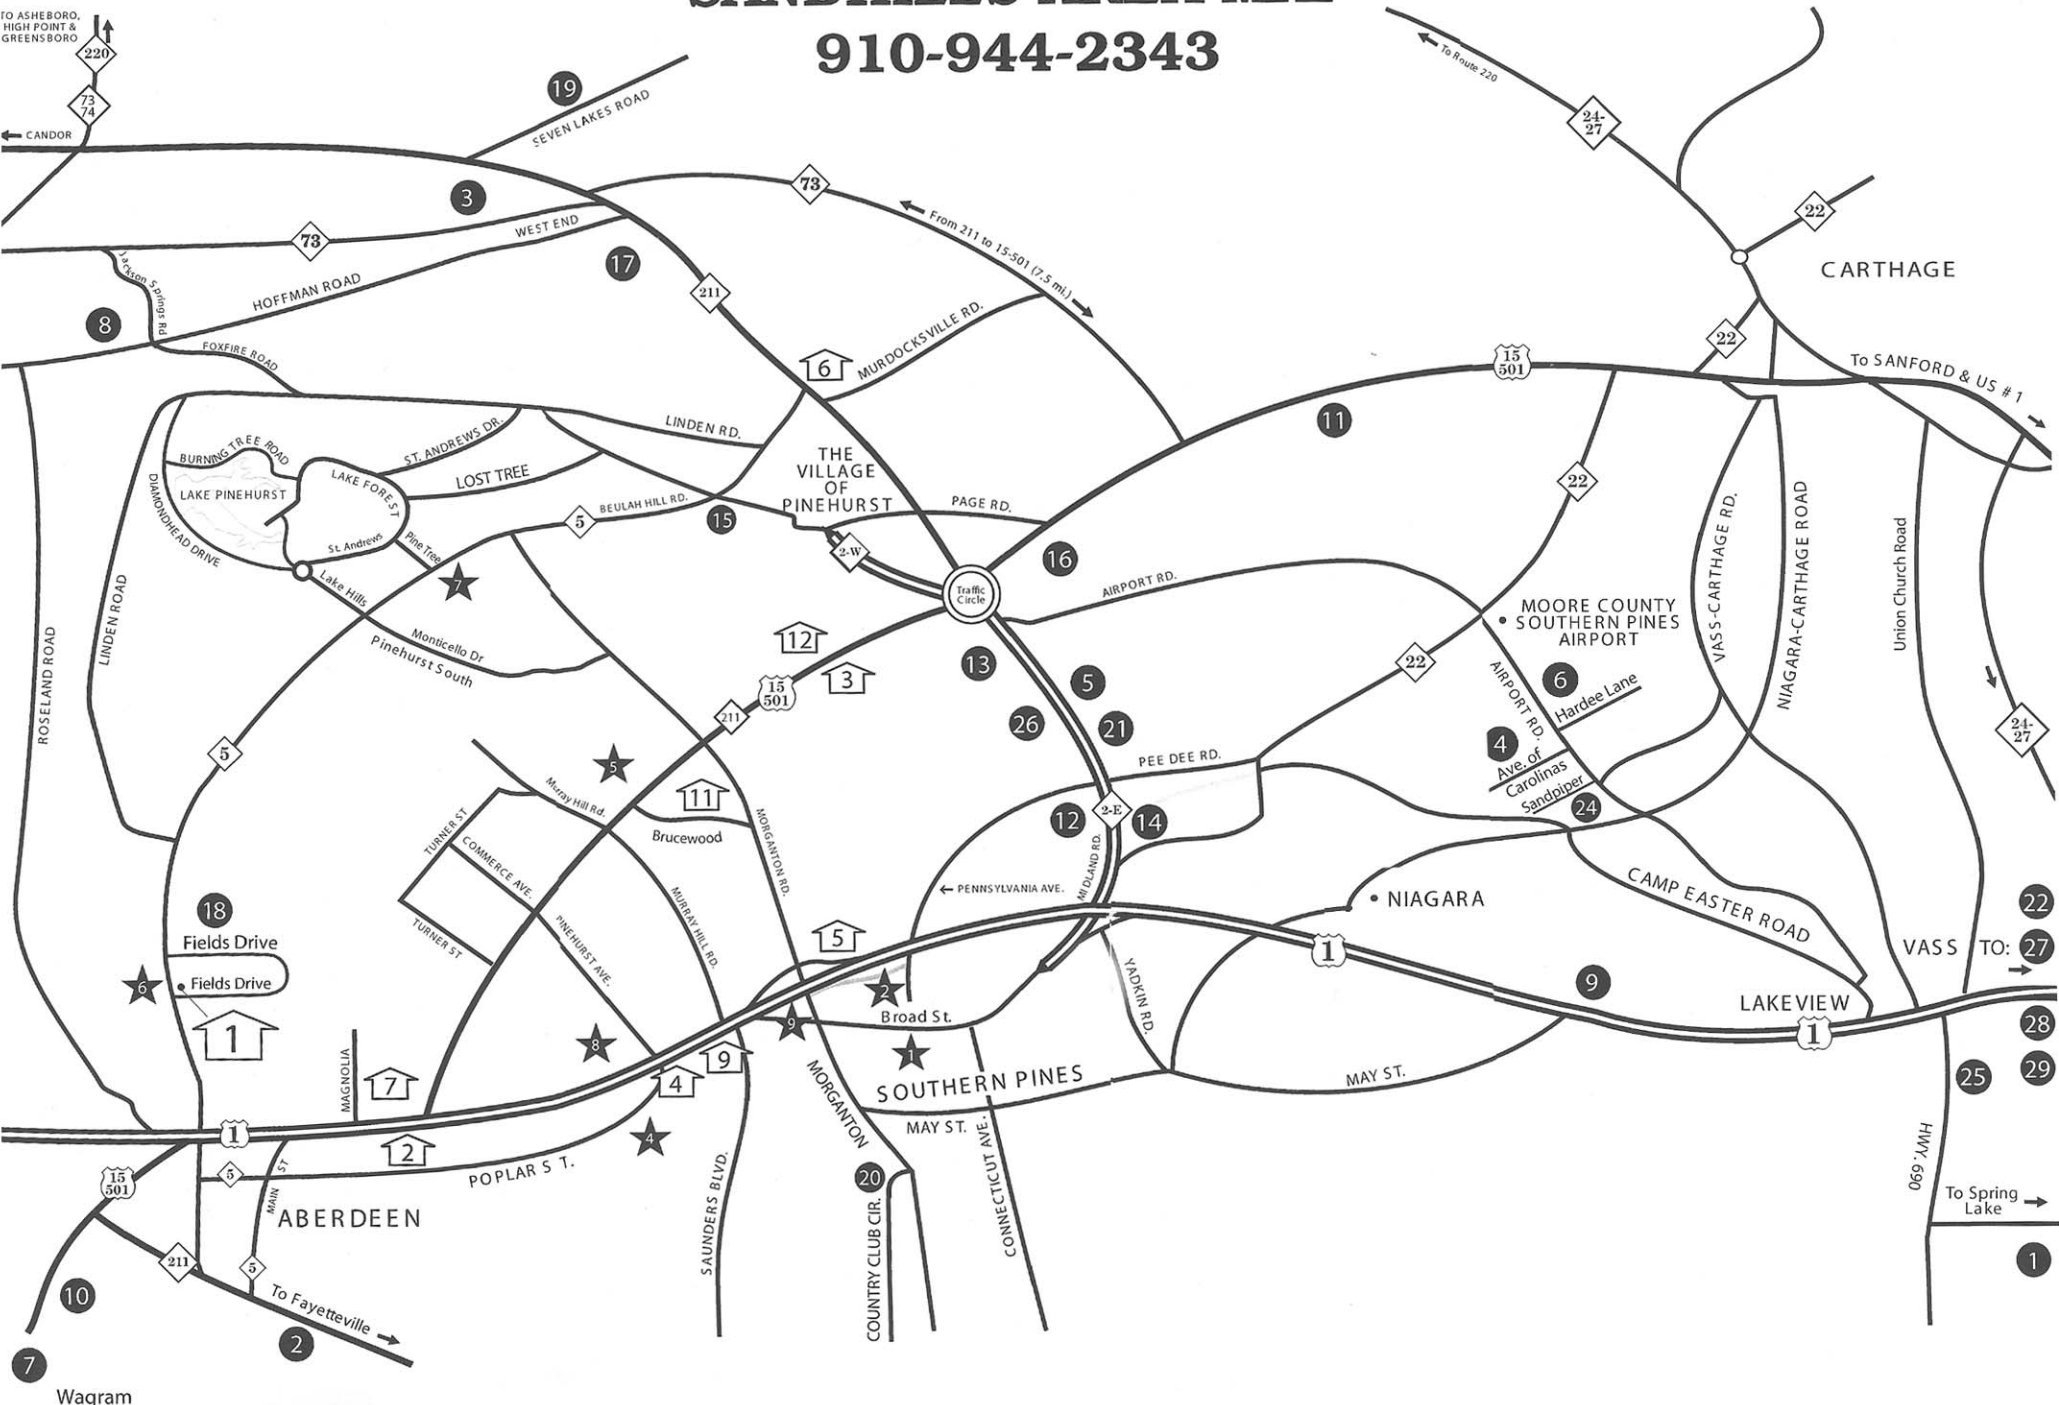

Tin Cup Golf & Travel SANDHILLS AREA MAP 910-944-2343

23

TO ASHEBORO,
HIGH POINT &
GREENSBORO

220

73
74

CANDOR

19

3