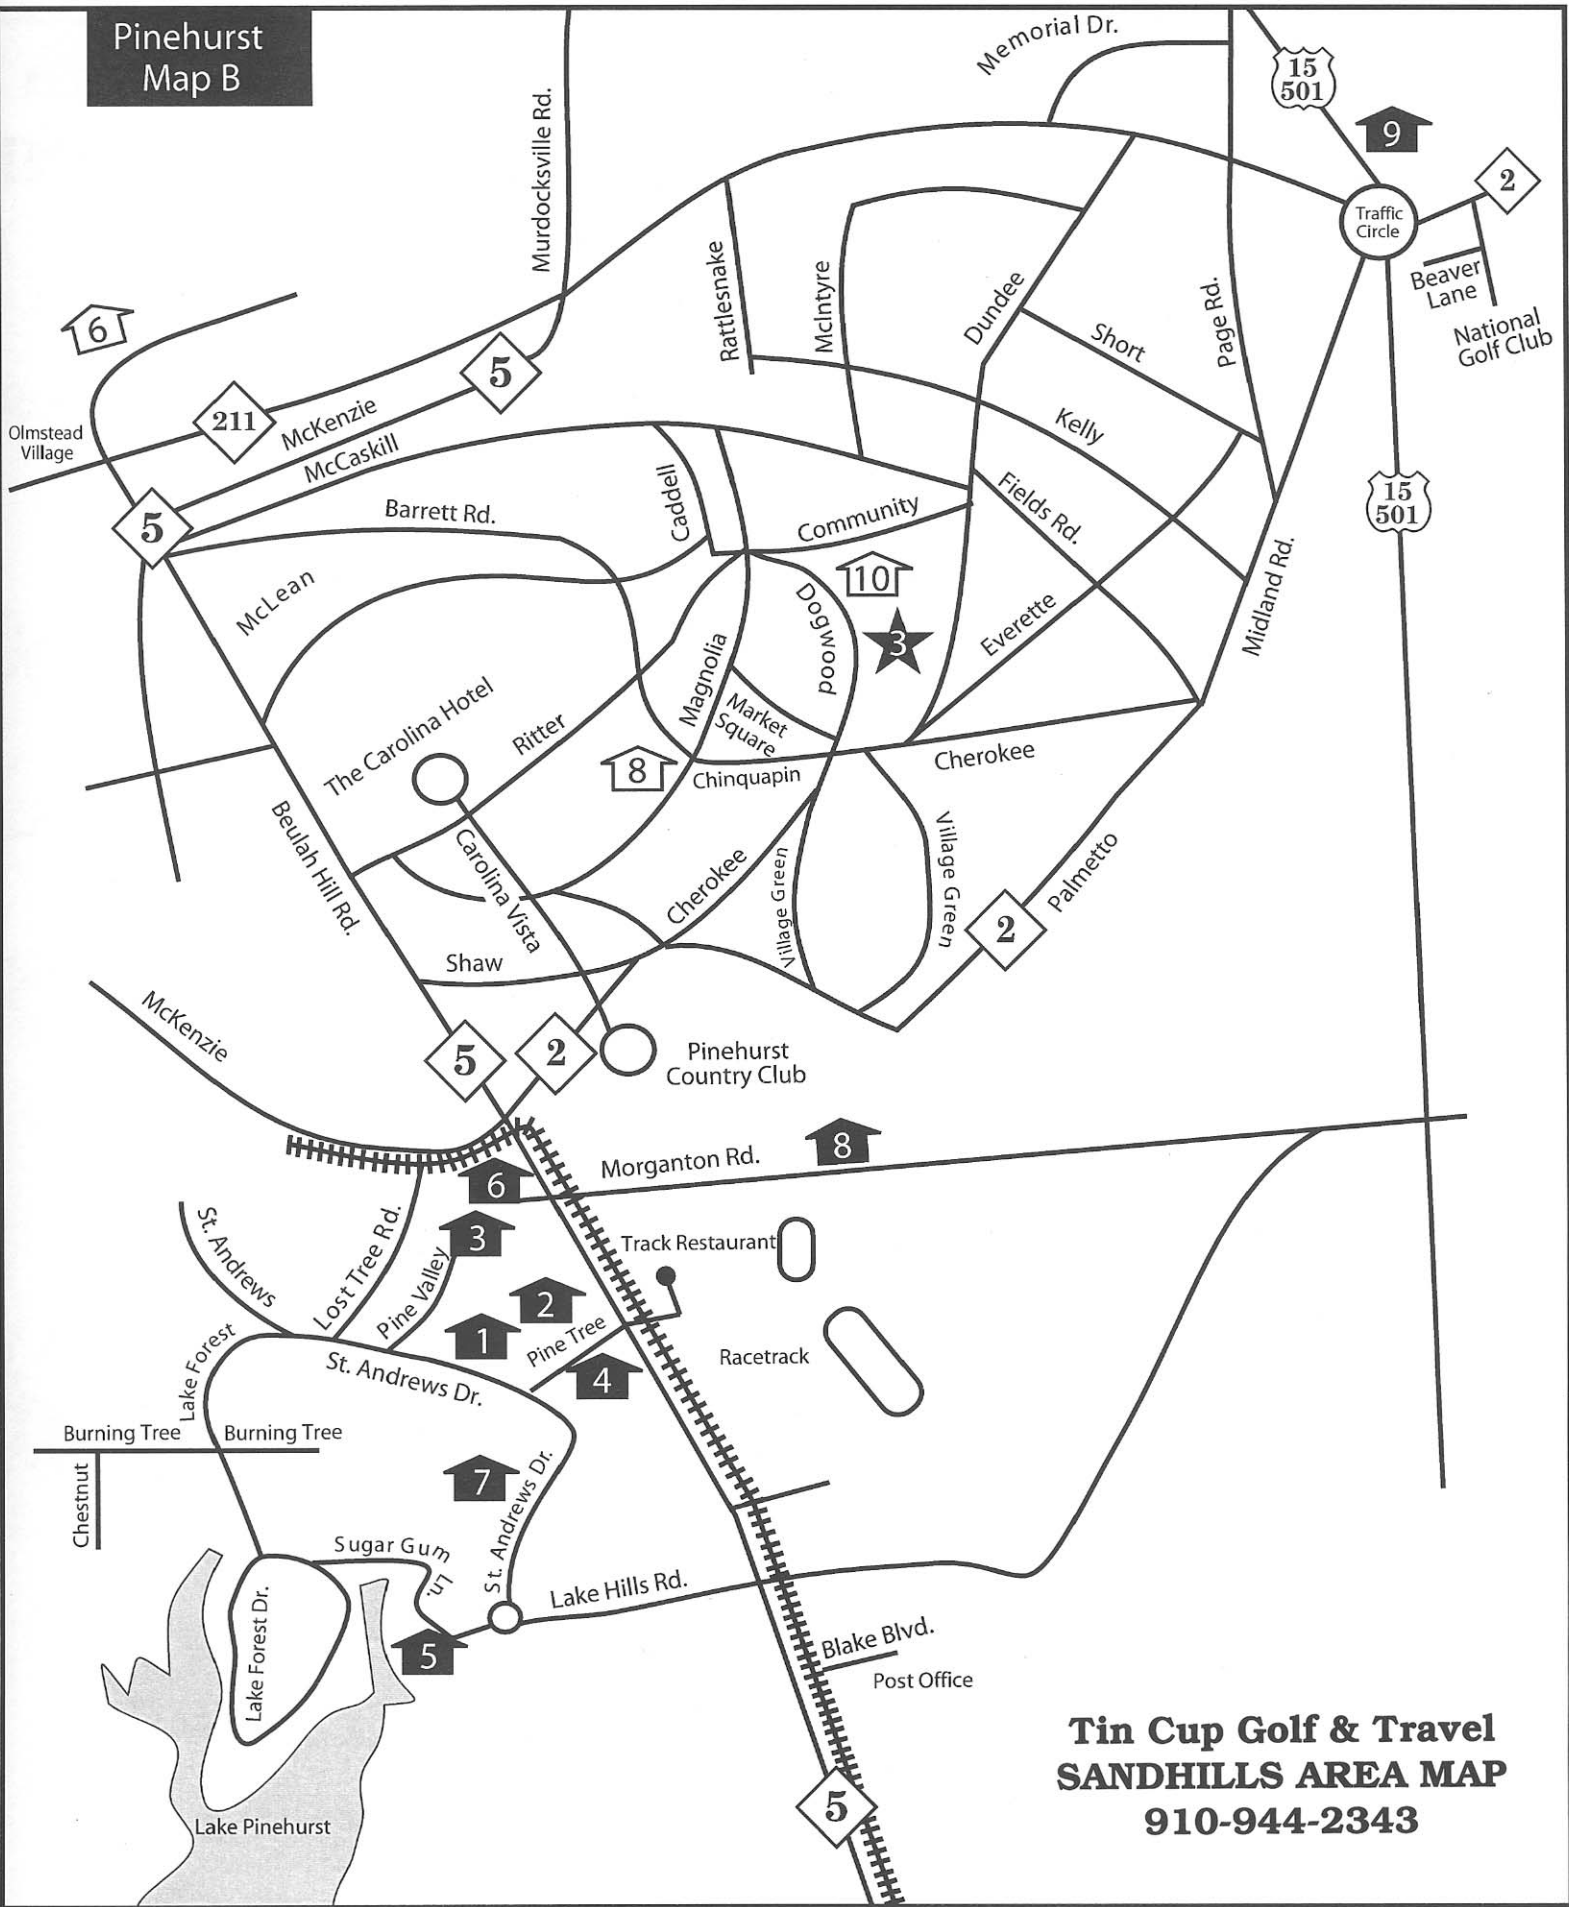

Pinehurst
Map B

Tin Cup Golf & Travel
SANDHILLS AREA MAP
910-944-2343